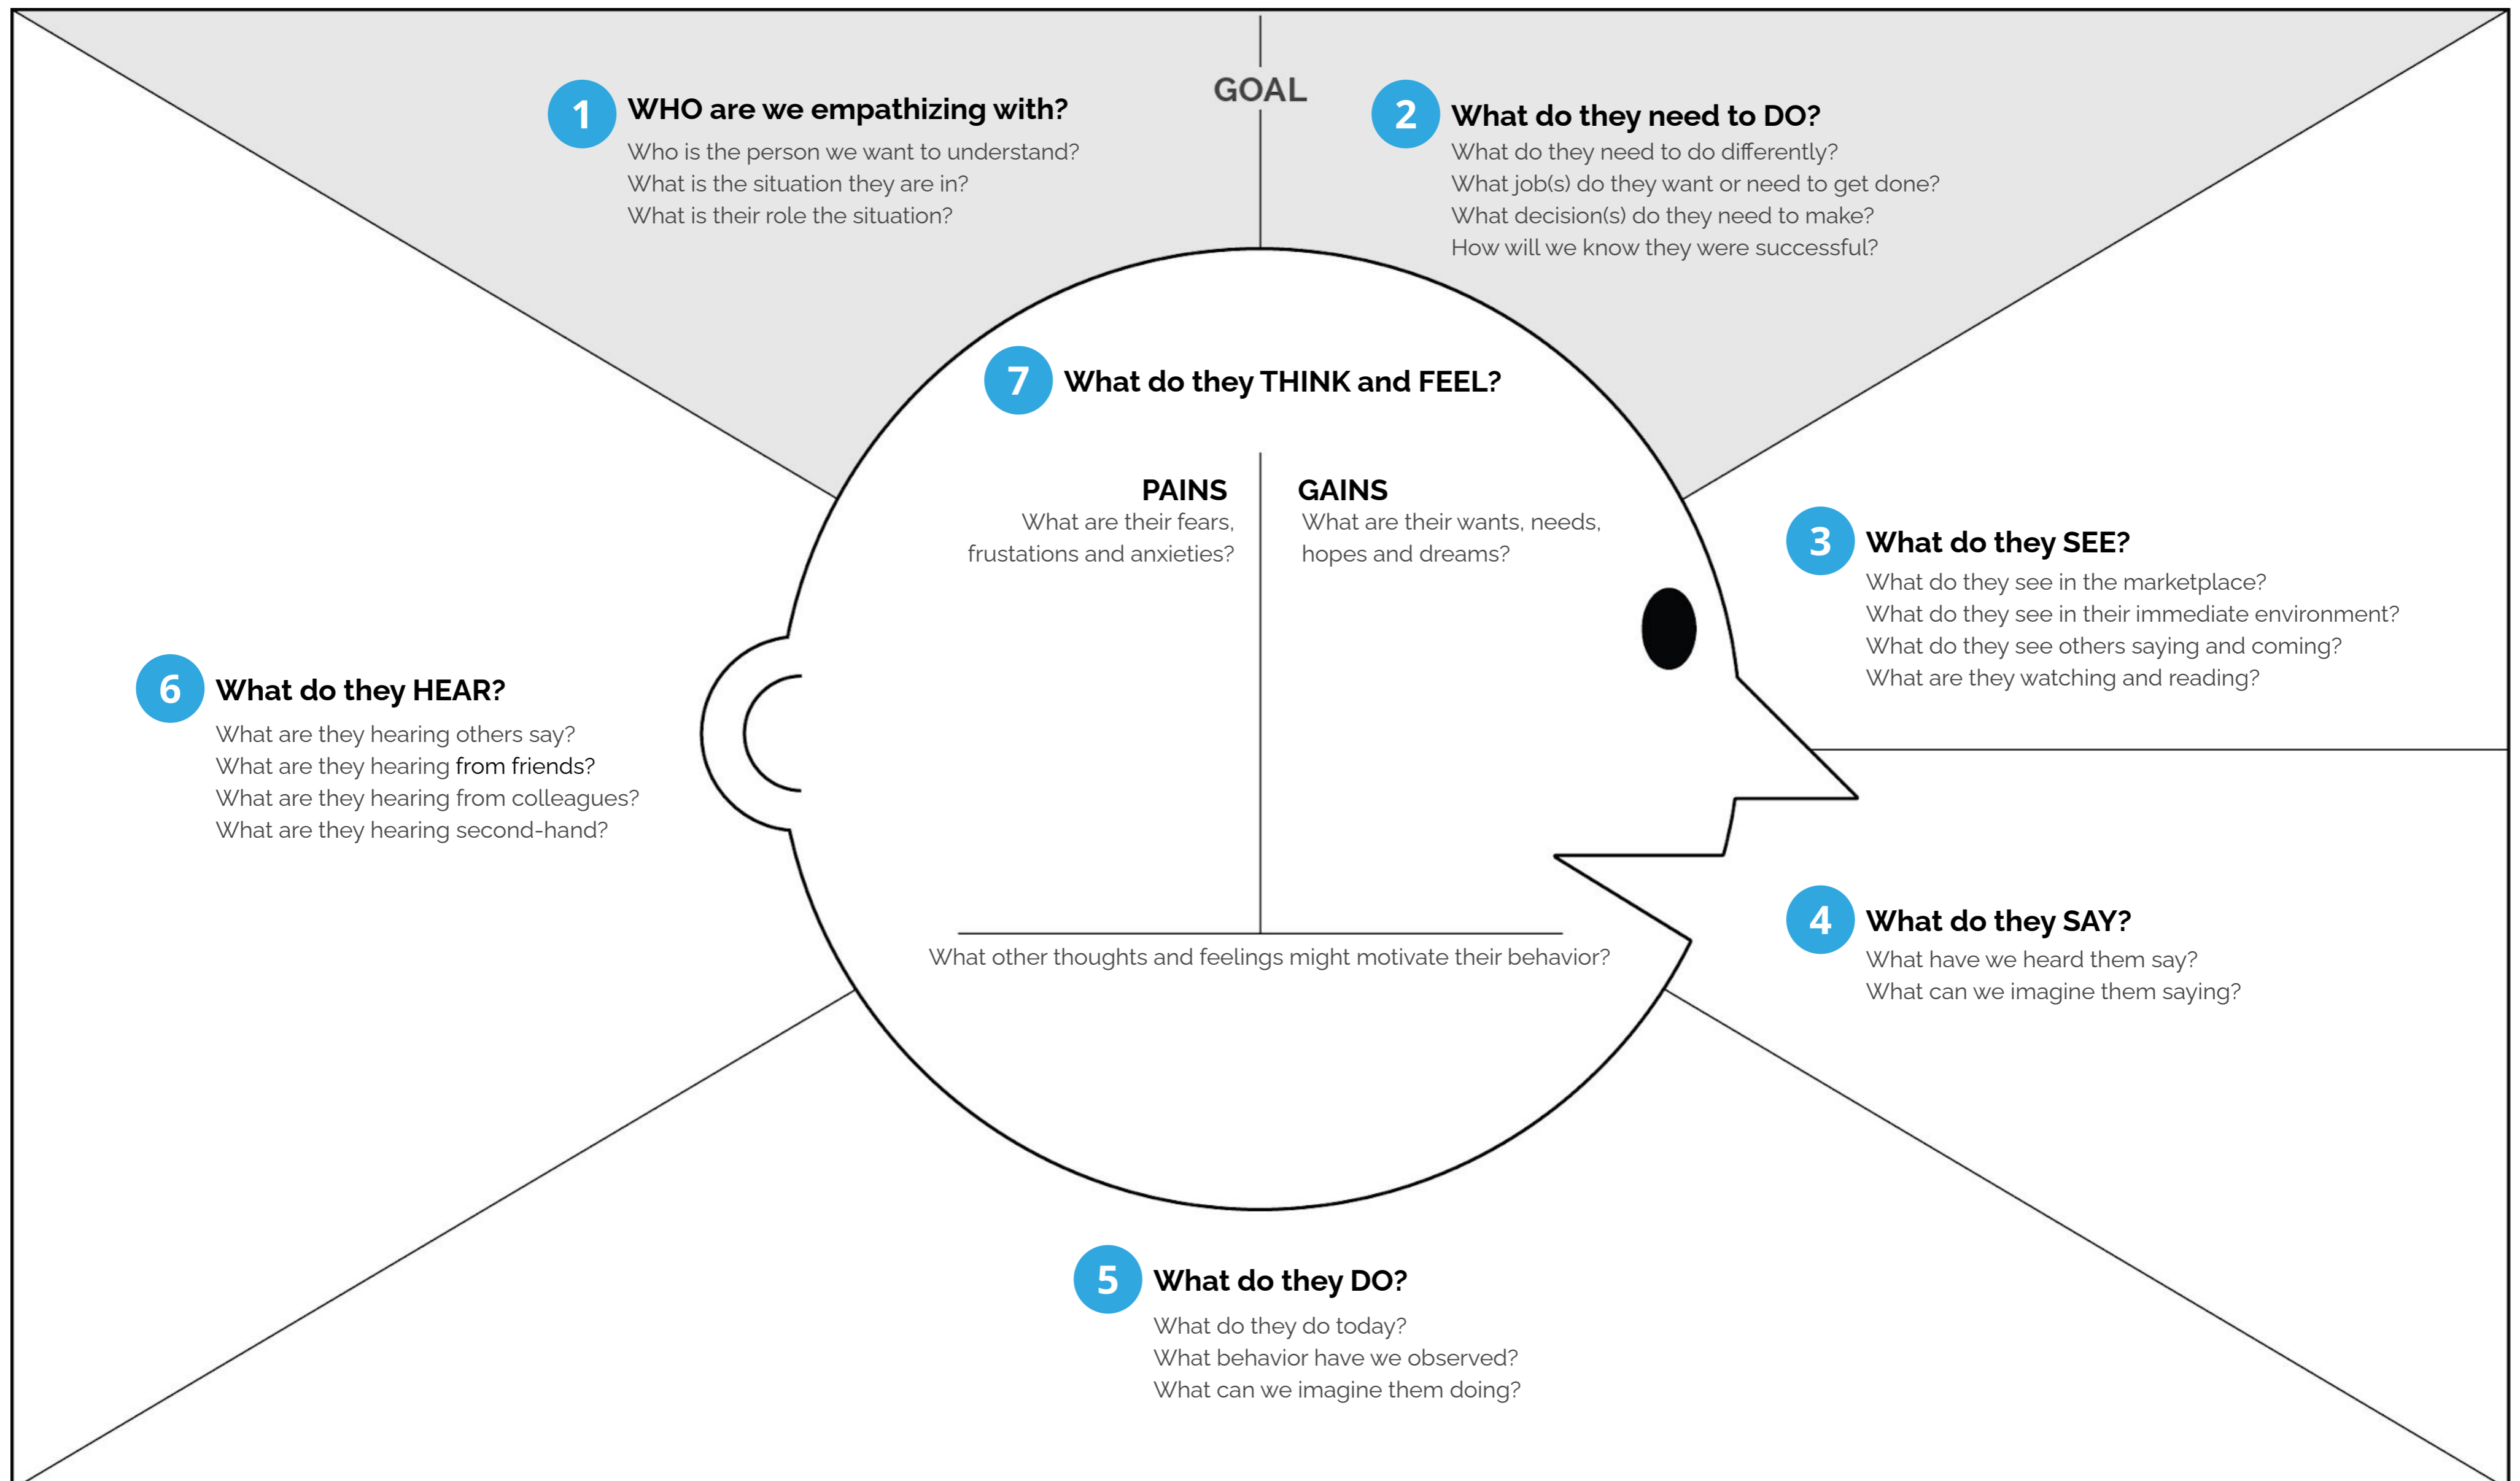

**THE BUSINESS
MODEL ANALYST**

EMPATHY MAP

PRINT and DESIGN you own EMPATHY MAP

Empathy Map

Designed for:

Designed by:

Date:

Version:

Original version: Dave Gray, Xplane.com

This work is licensed under the Creative Commons Attribution-ShareAlike 4.0 International License.

Empathy Map

Designed for:

Designed by:

Date:

Version:

Original version: Dave Gray, Xplane.com