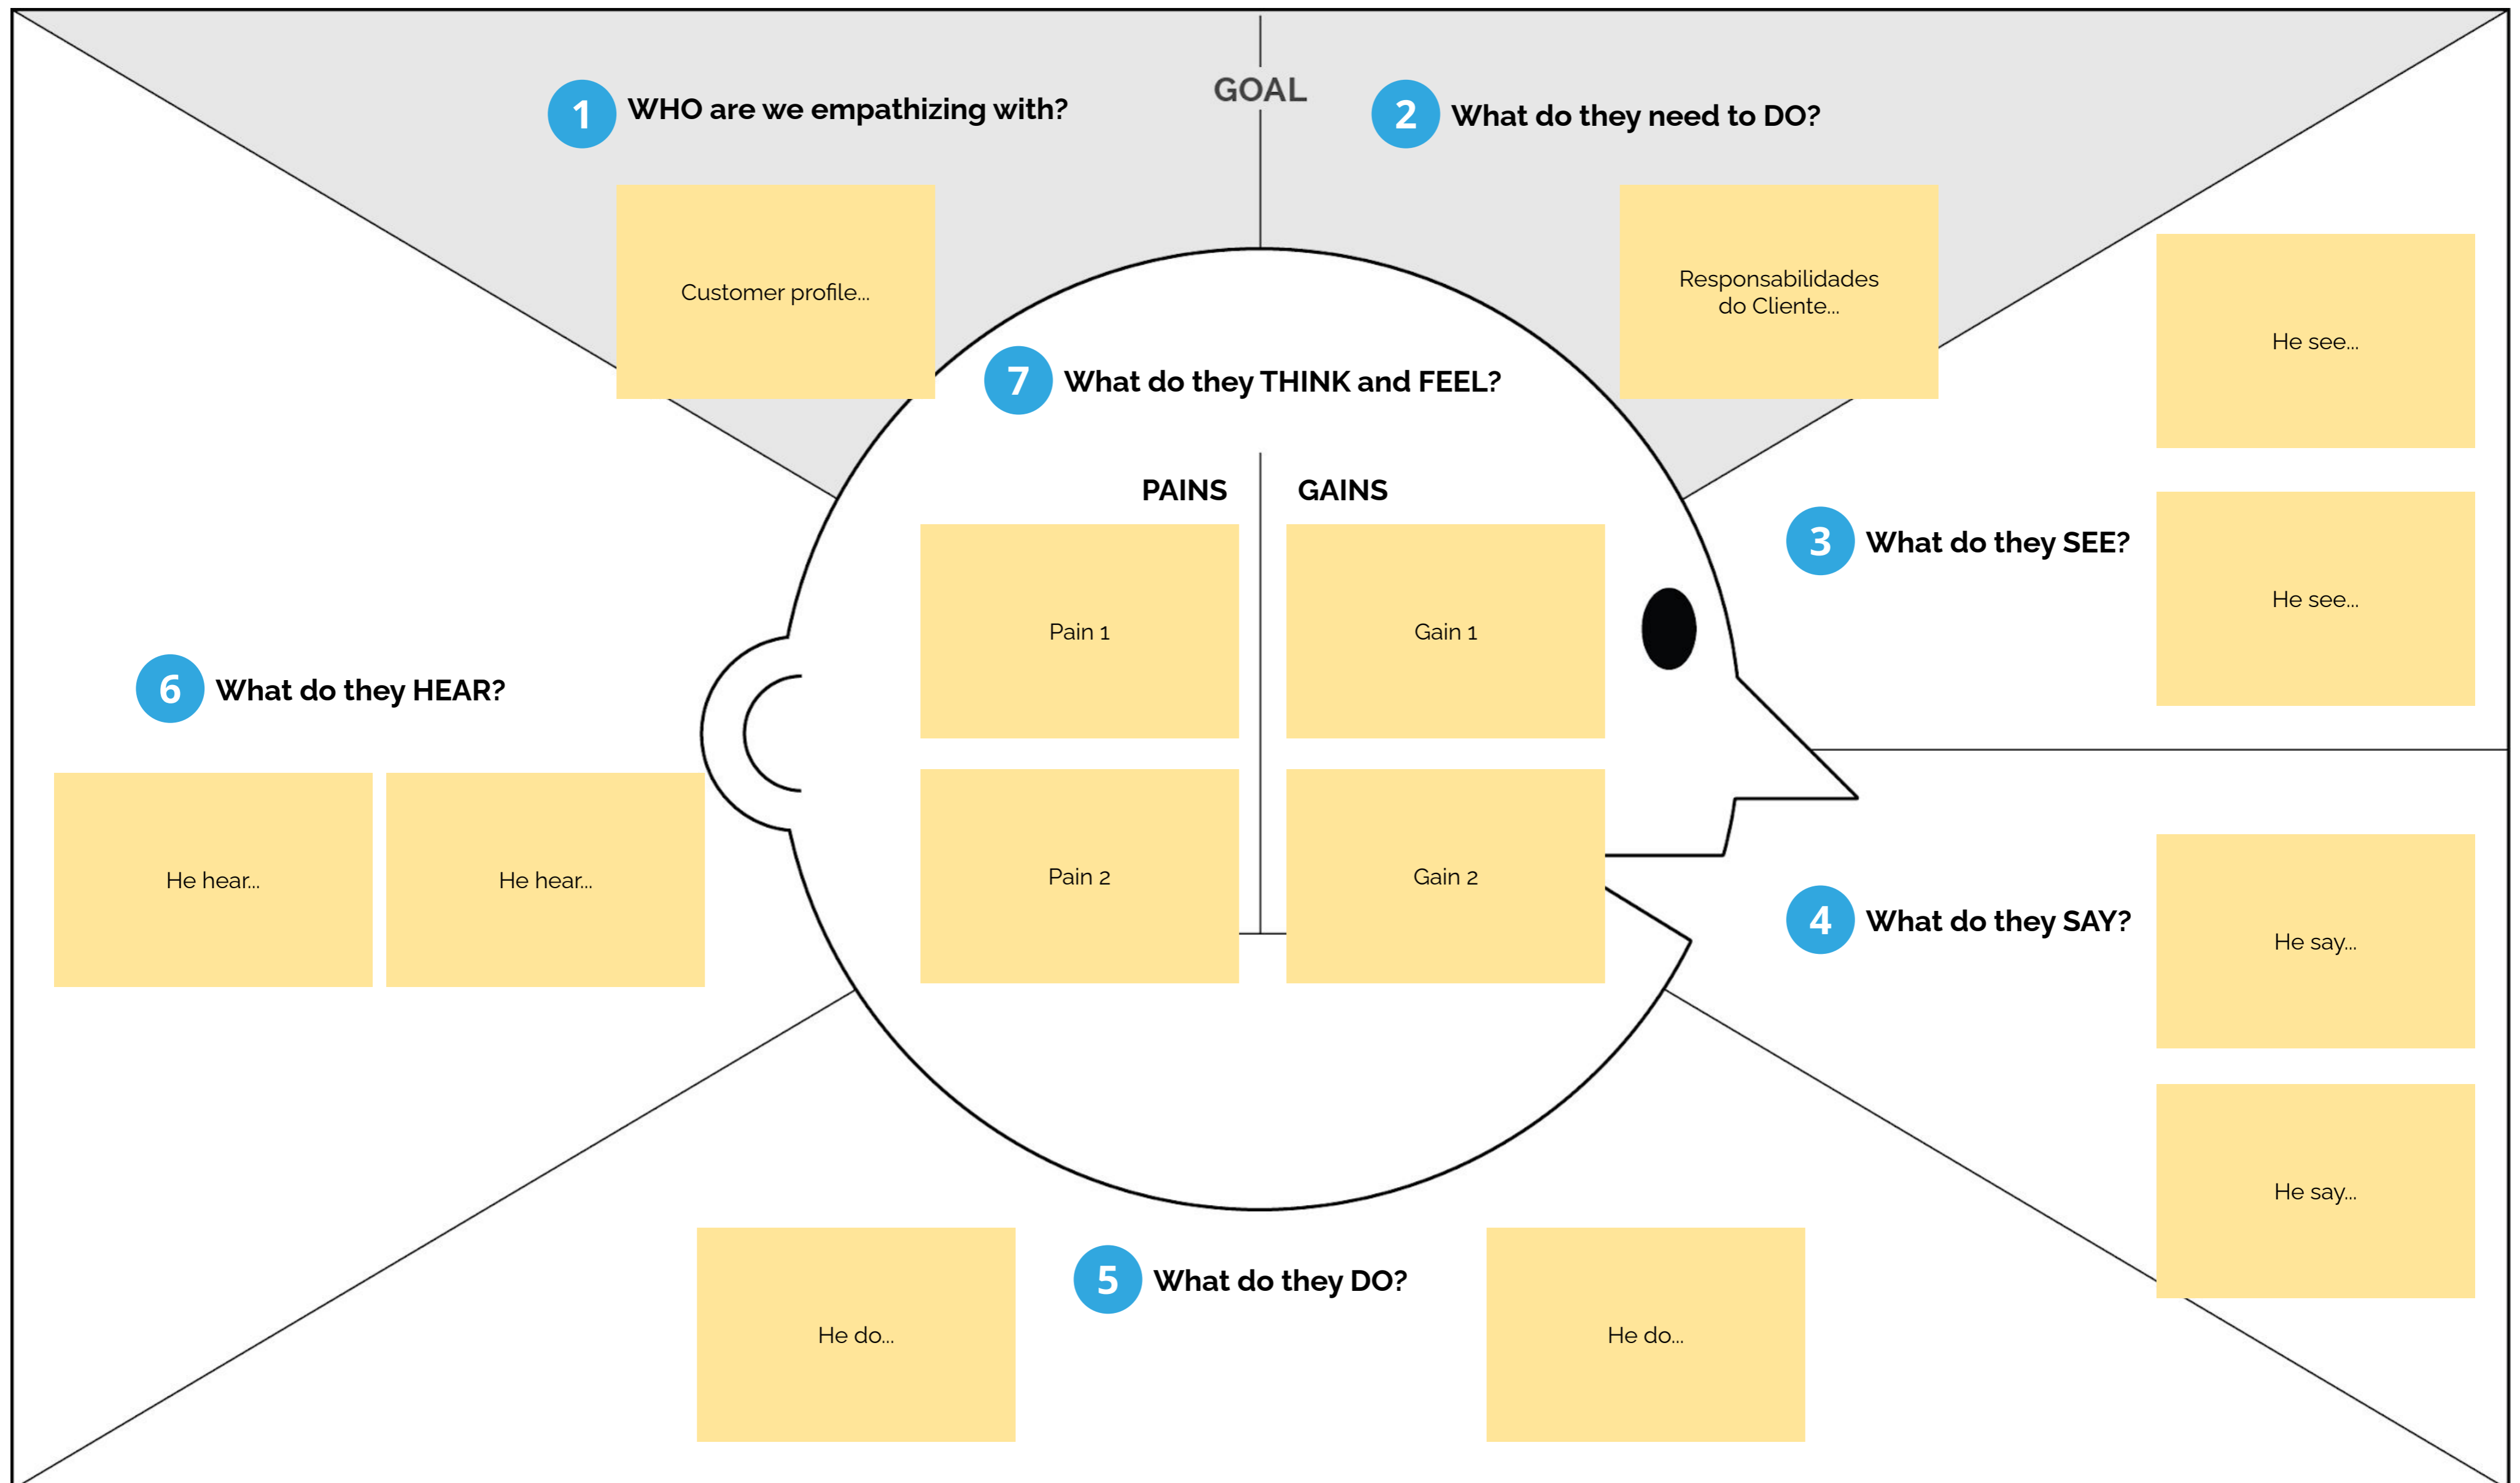

**THE BUSINESS
MODEL ANALYST**

EMPATHY MAP

PRINT and DESIGN you own EMPATHY MAP

Empathy Map

Designed for:

Designed by:

Date:

Version:

Original version: Dave Gray, Xplane.com

This work is licensed under the Creative Commons Attribution-ShareAlike 4.0 International License.

Empathy Map

Designed for:

Designed by:

Date:

Version:

Original version: Dave Gray, Xplane.com

This work is licensed under the Creative Commons Attribution-ShareAlike 4.0 International License.

GOOD LUCK

with your empathy map!

Follow me:

businessmodelanalyst.com

facebook.com/businessmodelanalyst

linkedin.com/in/dpereirabr